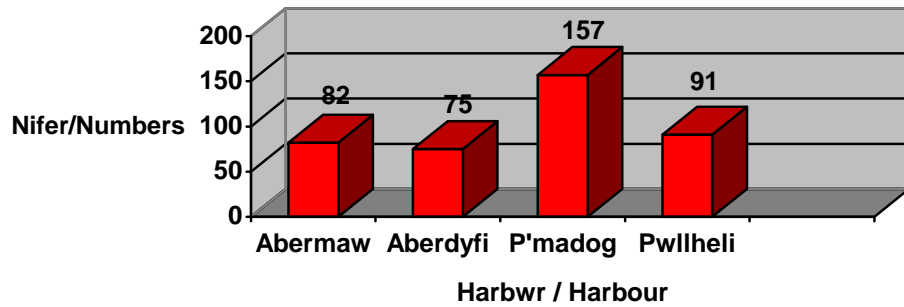

Darlun o ystadegau cychod ym mhob harbwr. Analysis of boat statistics at each harbour.

Nifer o Gychod / Number of Boats